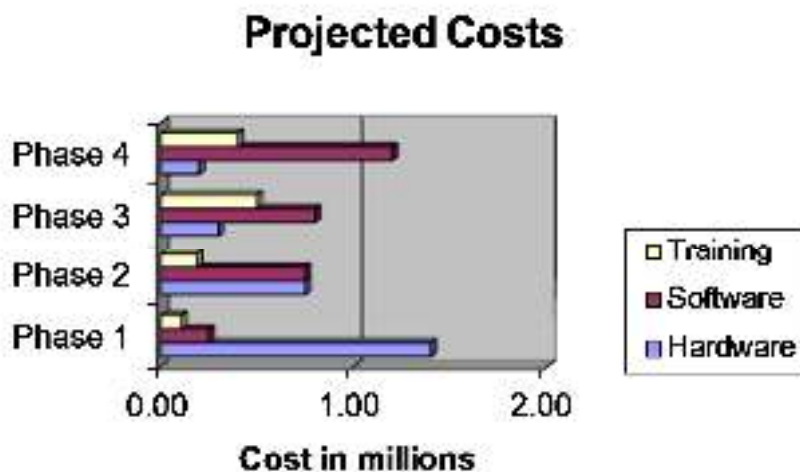

Computer Training Association, Inc.

6262 Technology Boulevard, Nashua, NH 03063, (603) 555-6262

For more information contact:

Heather Mix
Personnel Manager
603-555-6262 ext. 111

New Technology Arriving Soon

The Management at Computer Training Association, Inc. is pleased to announce the implementation of new software applications in the marketing department. The new applications will help make the marketing department's work easier, more efficient, and more effective. The updates are necessary to improve the Computer Training Association marketing department's ability to remain competitive in the current, highly cut-throat marketplace.

Projected Costs of Implementation

Following is a breakdown of projected costs for each phase of implementation: